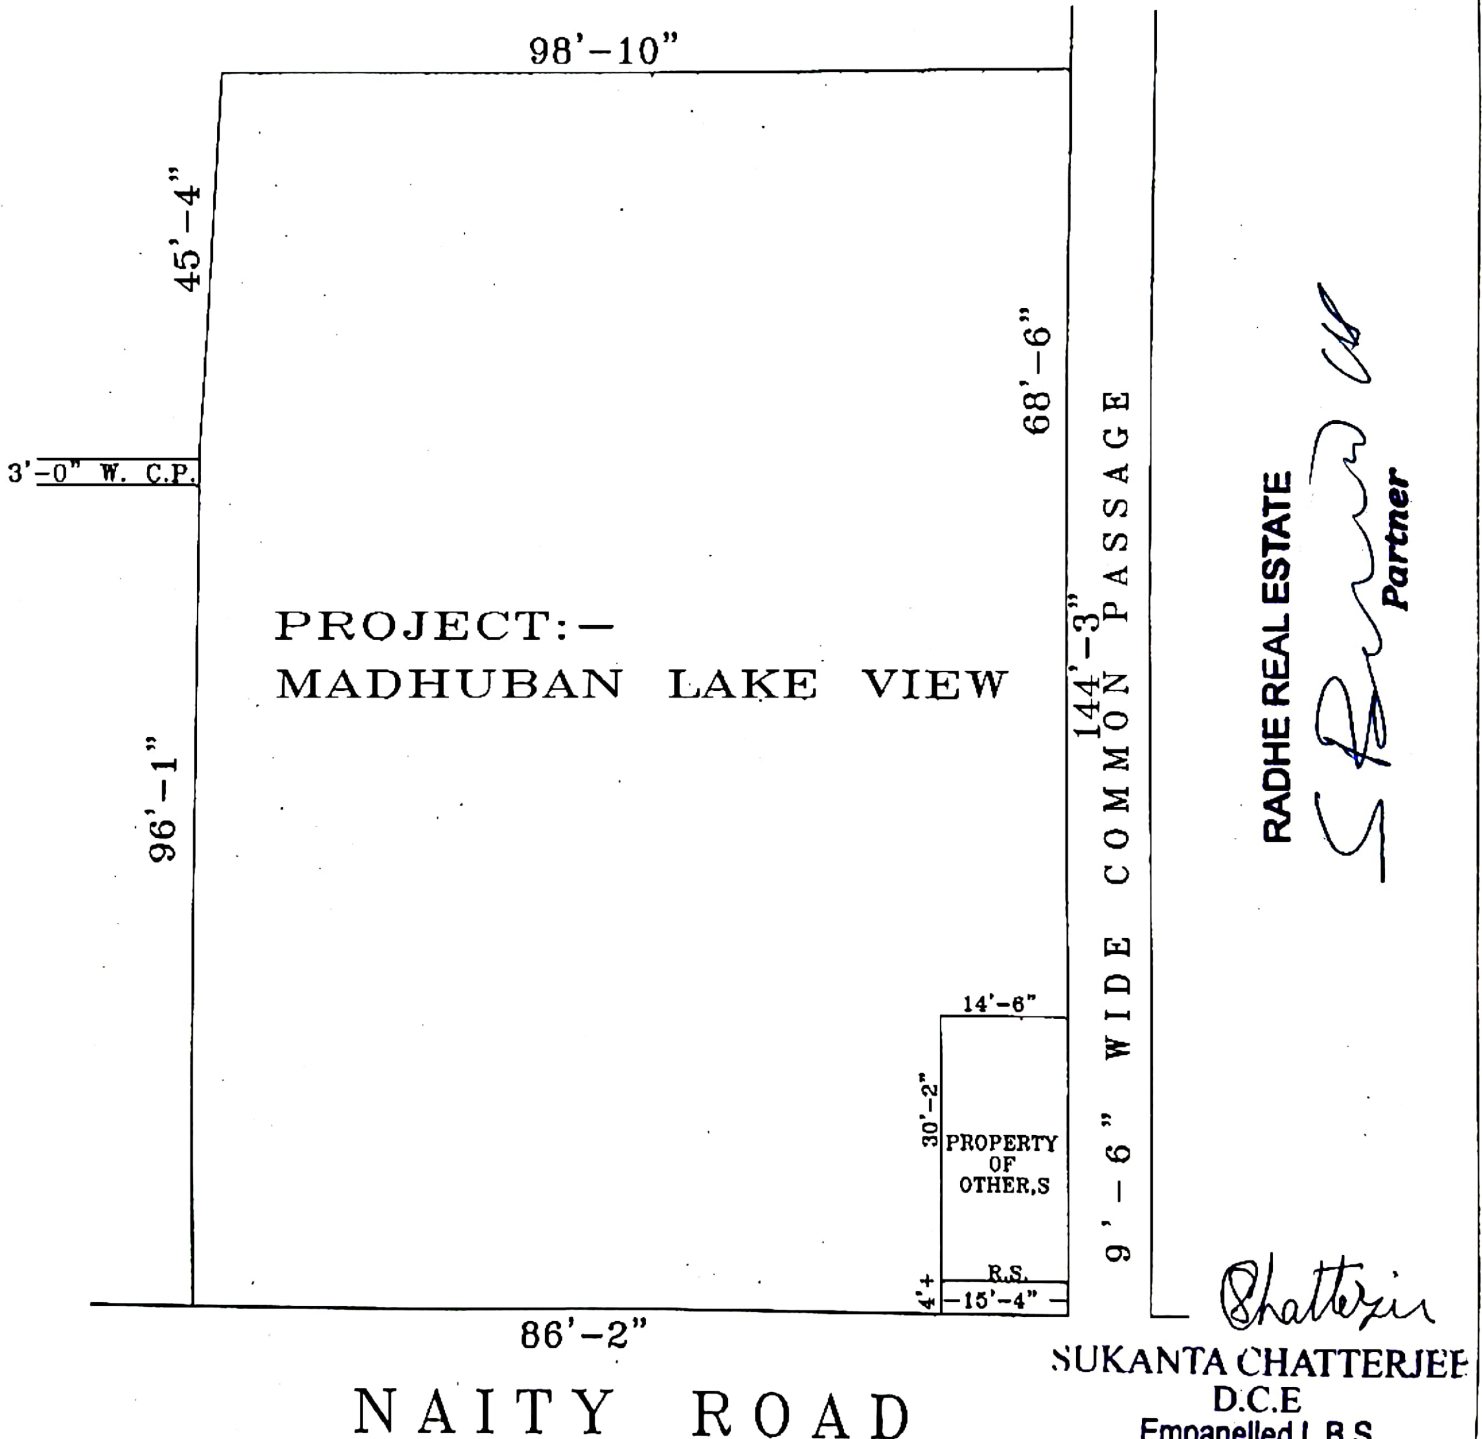

LOCATION MAP

OF MADHUBAN LAKE VIEW AT NAITY ROAD, CHAKRABORTY NAGAR UNDER KANAIPUR GRAM PANCHAYAT, MOUZA & P.O.- BARABAHERA, J.L. NO.-5, P.S.-UTTARPARA, DIST.-HOOGHLY, PIN.-712246, W.B. OF R.S.DAG NO.-1221(P), R.S.KHATIAN NO.-901, L.R.DAG NO.-1475, L.R. KHATIAN NO.-7804.

SCALE-1"=25'-0"

LAND AREA=19KA 06CH 00SFT. OR 1296.0 SQM.

LATITUDE : 22.701992

LONGITUDE : 88.330268

PROJECT:-  
MADHUBAN LAKE VIEW

RADHE REAL ESTATE

*S. P. Chatterjee*  
Partner

NAITY ROAD